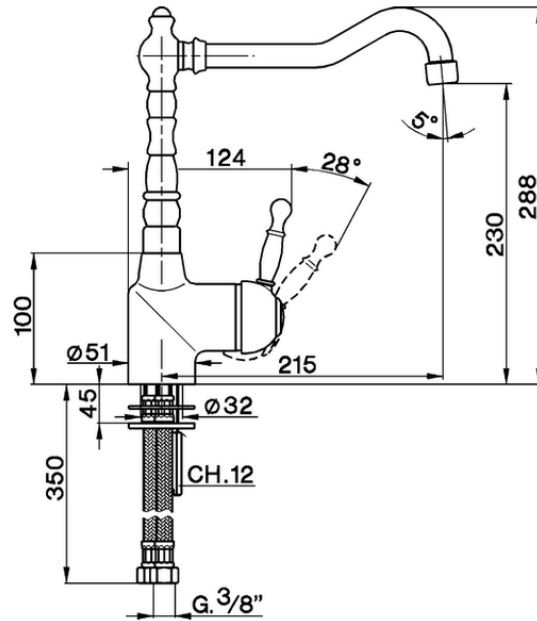

Miscelatore monocomando lavello KITCHEN_AY902530

AY902530

<https://www.huberitalia.com/miscelatore-monocomando-lavello-kitchen-ay902530>

2024-12-30