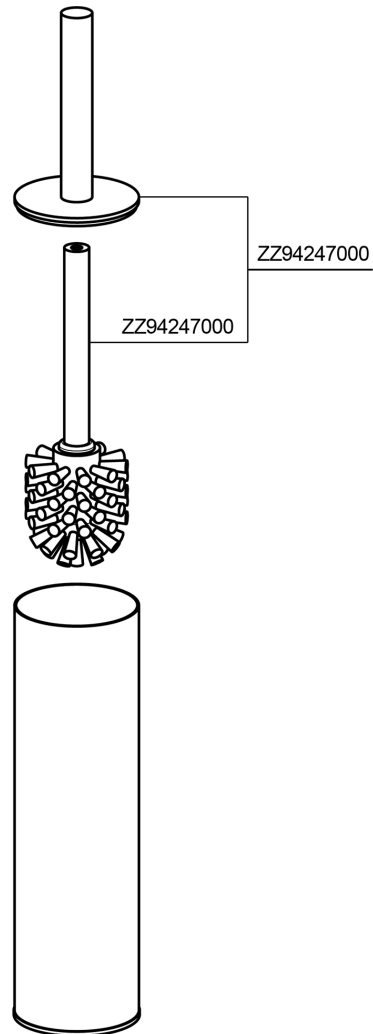

## Porta scopino ACCESSORI BAGNO\_SI090650

SI090650

<https://www.huberitalia.com/porta-scopino-accessori-bagno-si090650>

2025-03-12