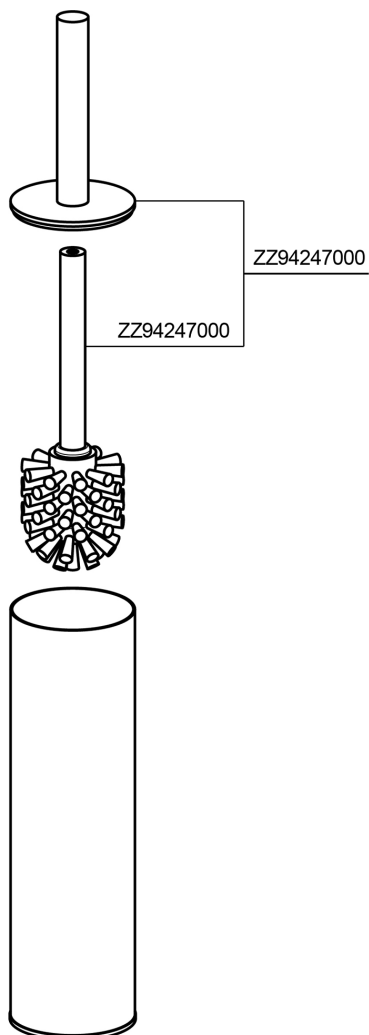

## Porta scopino ACCESSORI BAGNO\_SI090650

SI090650

<https://www.huberitalia.com/porta-scopino-accessori-bagno-si090650>

2025-04-19