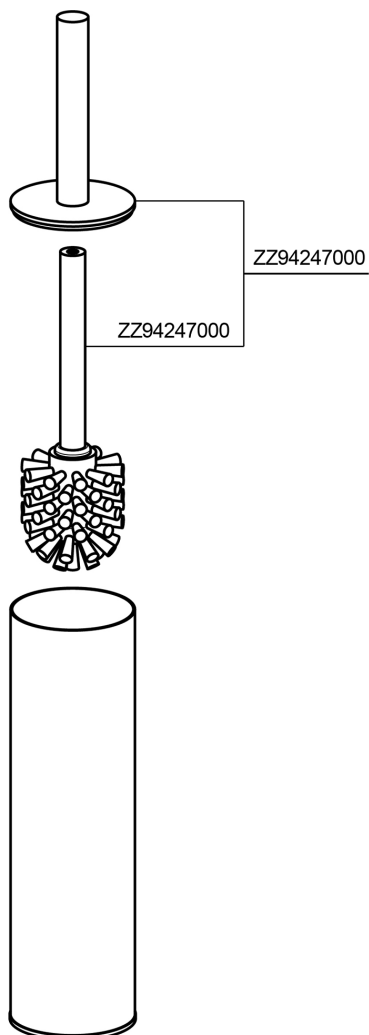

Porta scopino ACCESSORI BAGNO_SI090650

SI090650

<https://www.huberitalia.com/porta-scopino-accessori-bagno-si090650>

2025-04-19