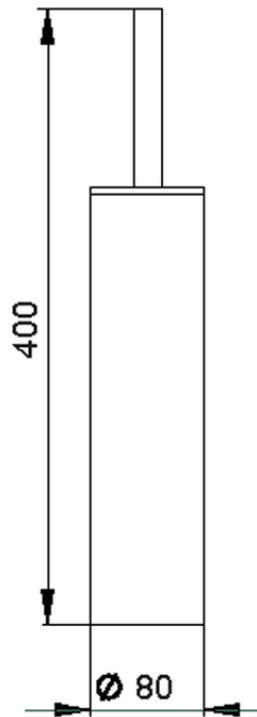

Porta scopino ACCESSORI BAGNO_SI090650

SI090650

<https://www.huberitalia.com/porta-scopino-accessori-bagno-si090650>

2025-03-12