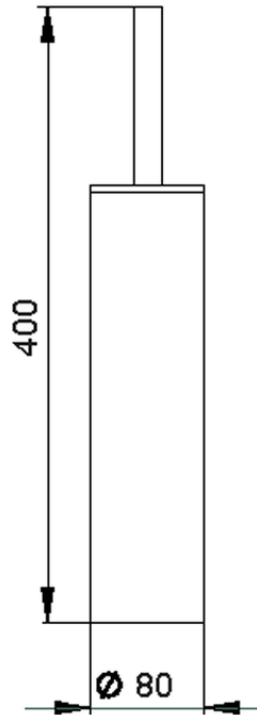

Porta scopino ACCESSORI BAGNO_SI090650

SI090650

<https://www.huberitalia.com/porta-scopino-accessori-bagno-si090650>

2025-03-12