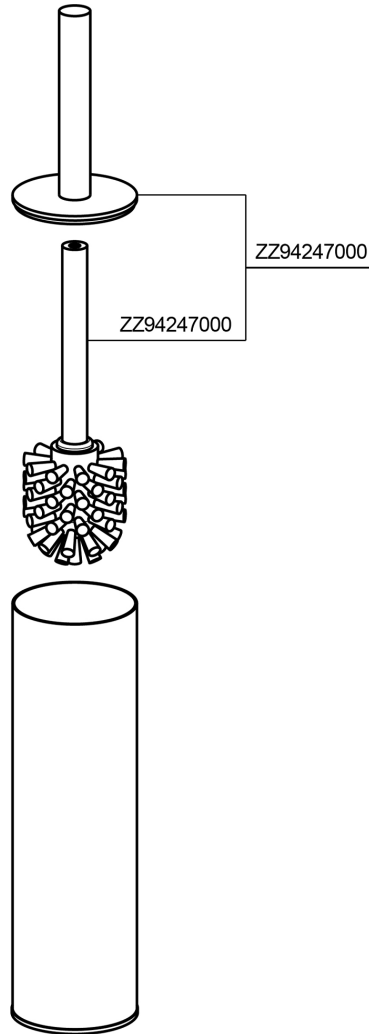

## Porta scopino ACCESSORI BAGNO\_SI090650

SI090650

<https://www.huberitalia.com/porta-scopino-accessori-bagno-si090650>

2025-03-12