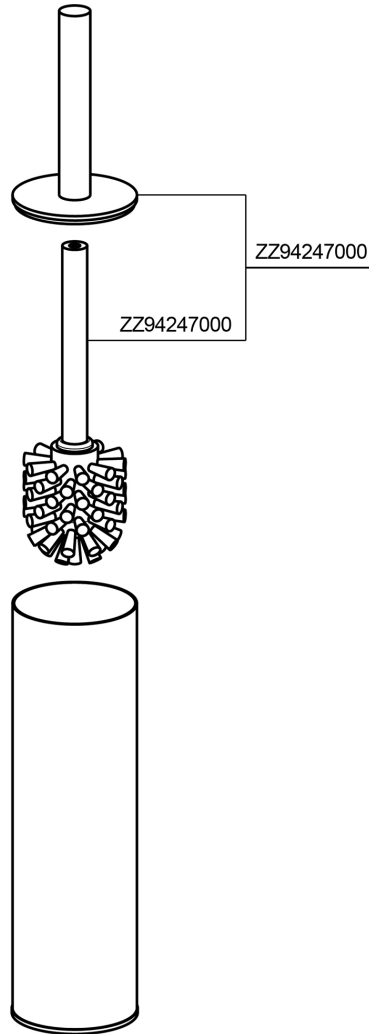

Porta scopino ACCESSORI BAGNO_SI090650

SI090650

<https://www.huberitalia.com/porta-scopino-accessori-bagno-si090650>

2025-03-12