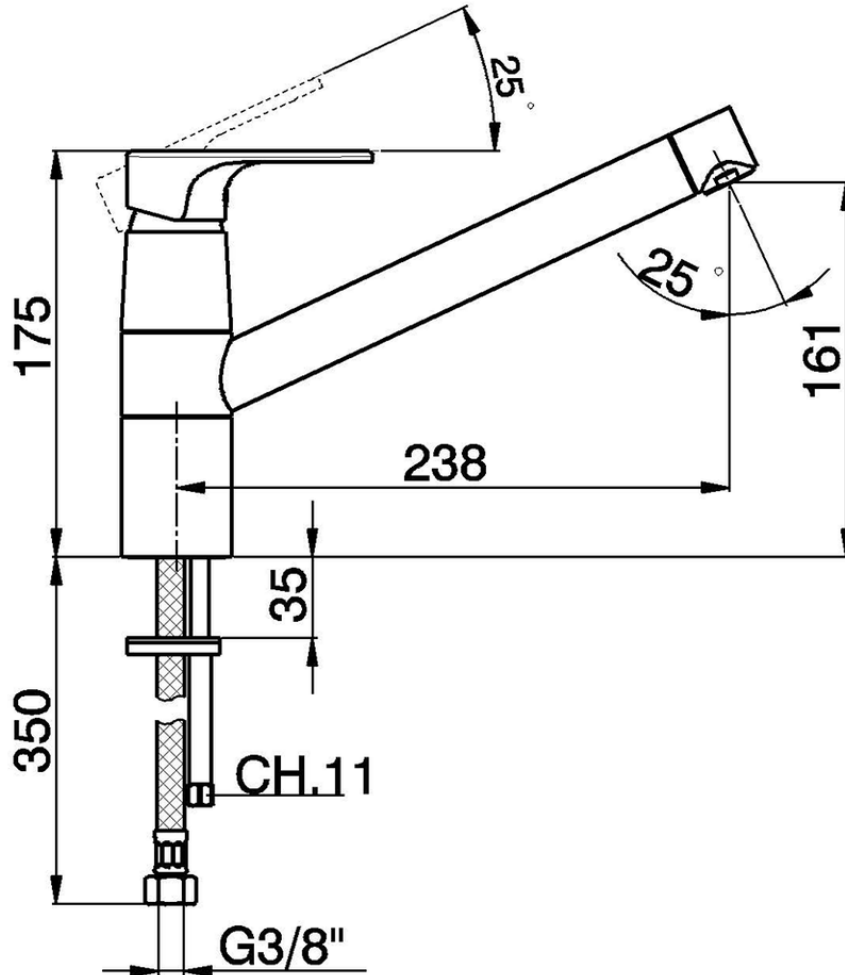

Miscelatore monocomando lavello EnergySave KITCHEN_AH002585

AH002585

<https://www.huberitalia.com/miscelatore-monocomando-lavello-energy-save-kitchen-ah002585>

2024-12-27