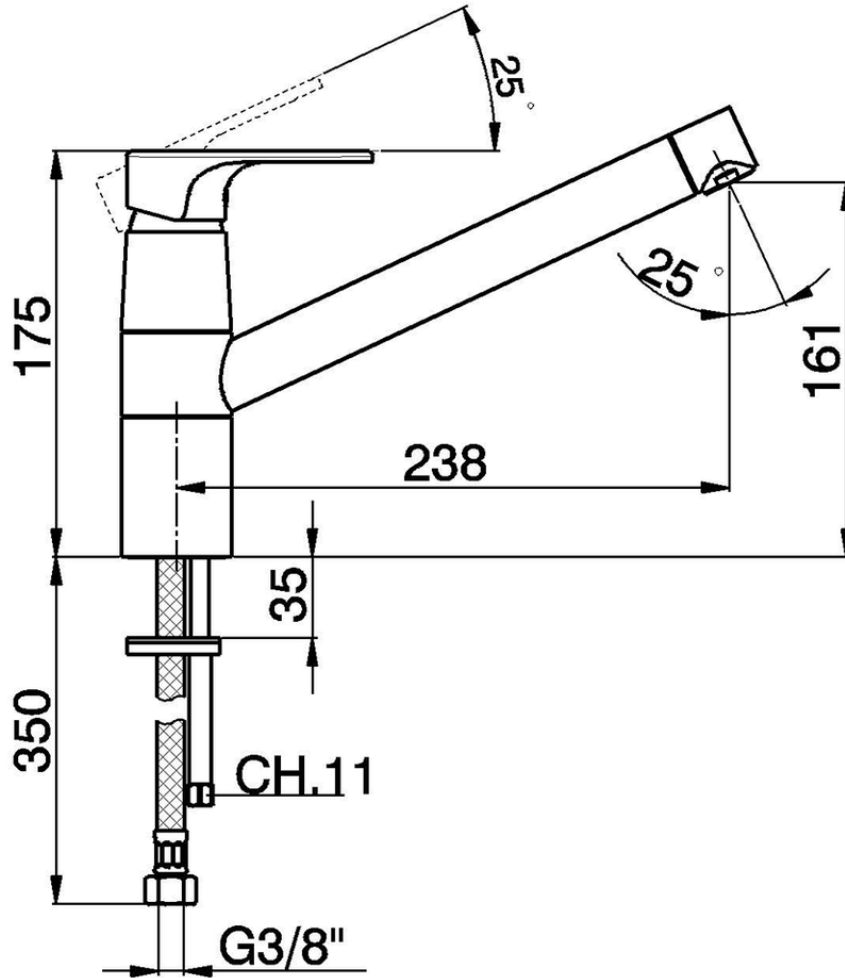

Miscelatore monocomando lavello EnergySave KITCHEN_AH002585

AH002585

<https://www.huberitalia.com/miscelatore-monocomando-lavello-energy-save-kitchen-ah002585>

2024-12-27