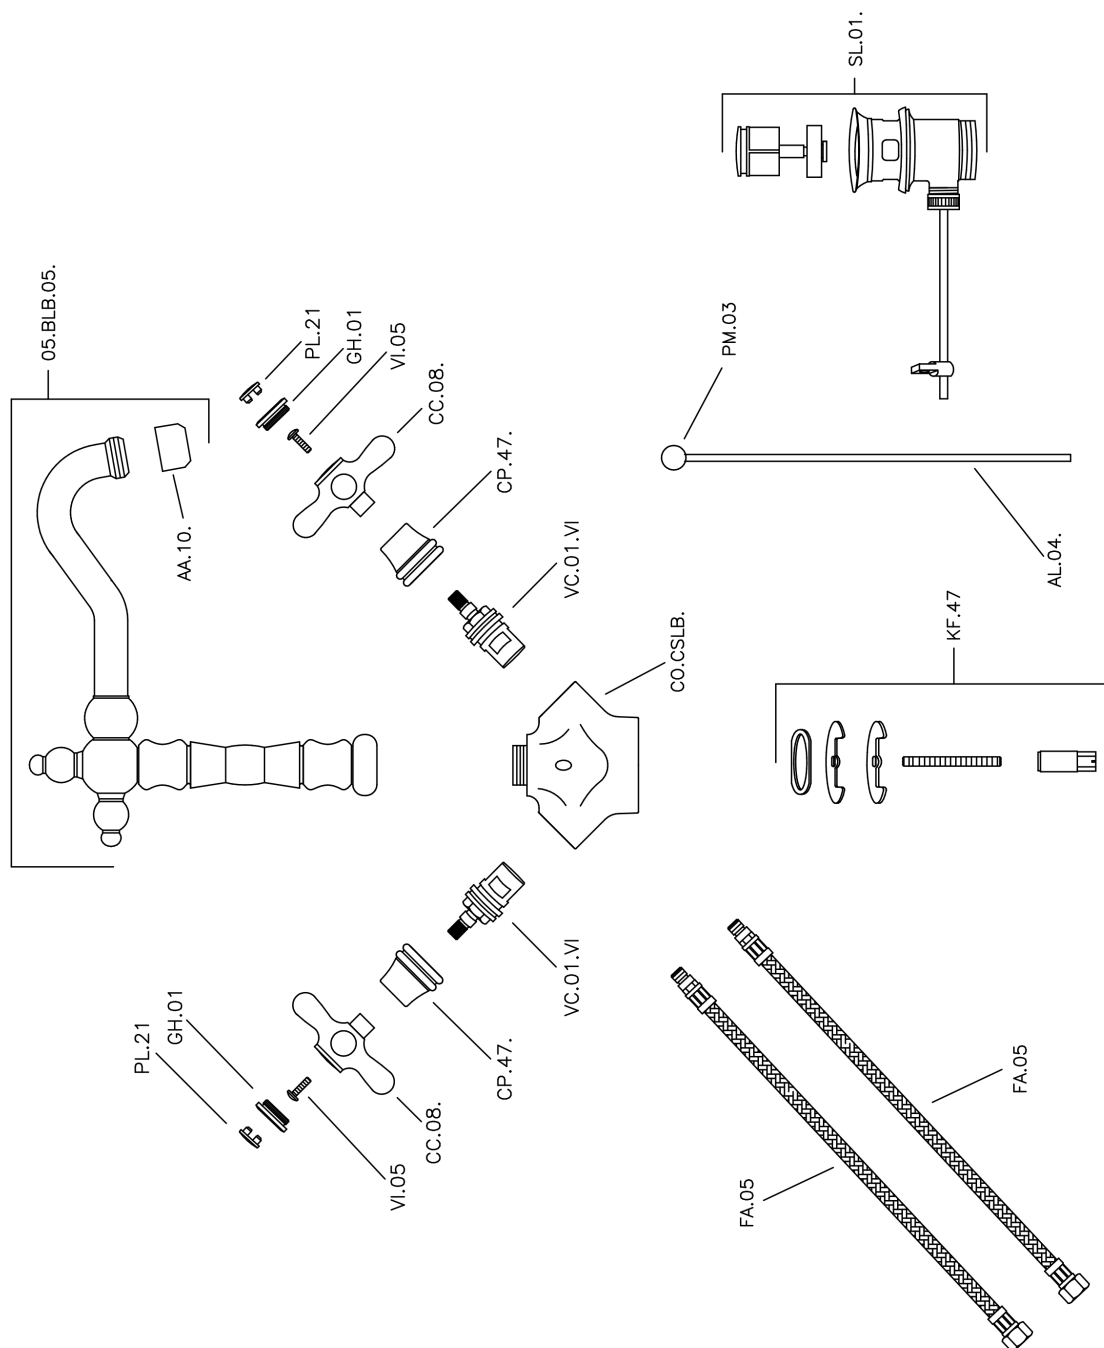

## Miscelatore lavabo CROISSETTE\_CS000520

CS000520

<https://huberitalia.com/miscelatore-lavabo-croisette-cs000520>

2024-12-04