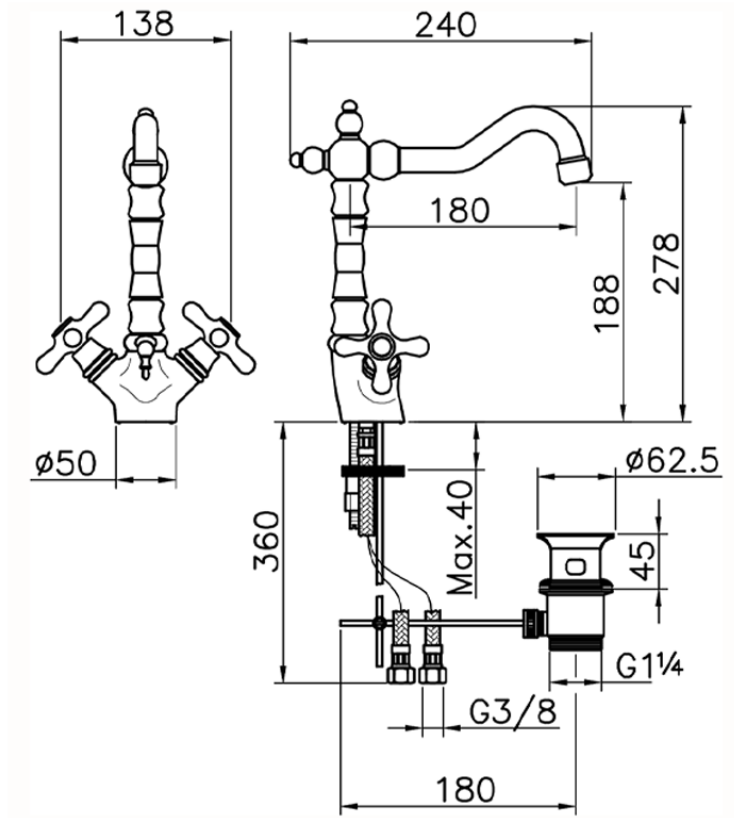

Miscelatore lavabo CROISSETTE_CS000520

CS000520

<https://huberitalia.com/miscelatore-lavabo-croisette-cs000520>

2024-12-04