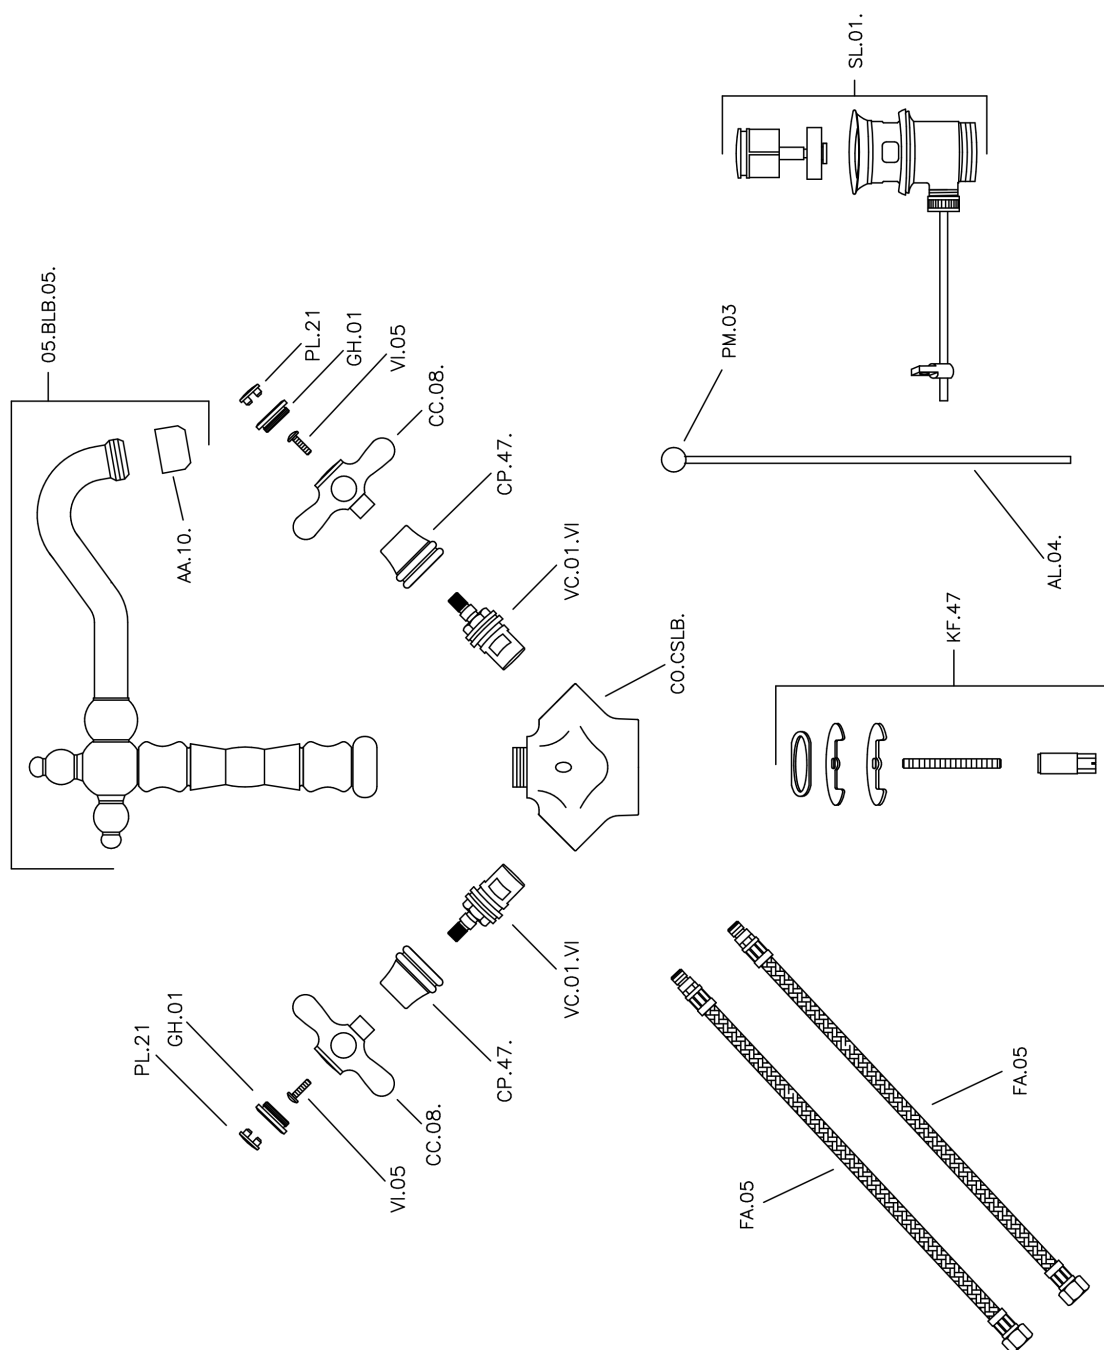

Miscelatore lavabo CROISSETTE_CS000520

CS000520

<https://huberitalia.com/miscelatore-lavabo-croisette-cs000520>

2024-12-04