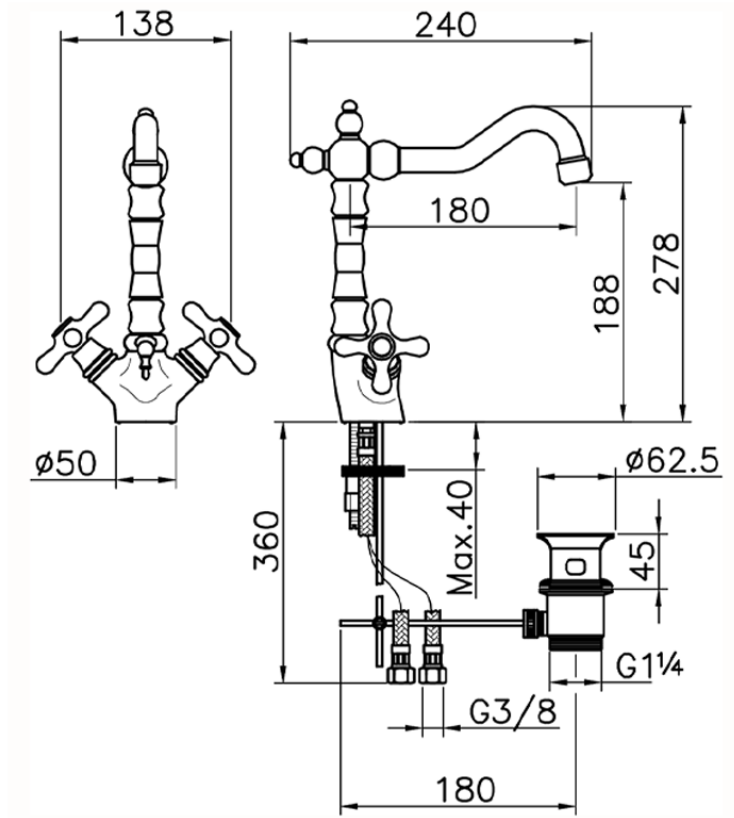

Miscelatore lavabo CROISSETTE\_CS000520

CS000520

<https://huberitalia.com/miscelatore-lavabo-croisette-cs000520>

2024-12-04