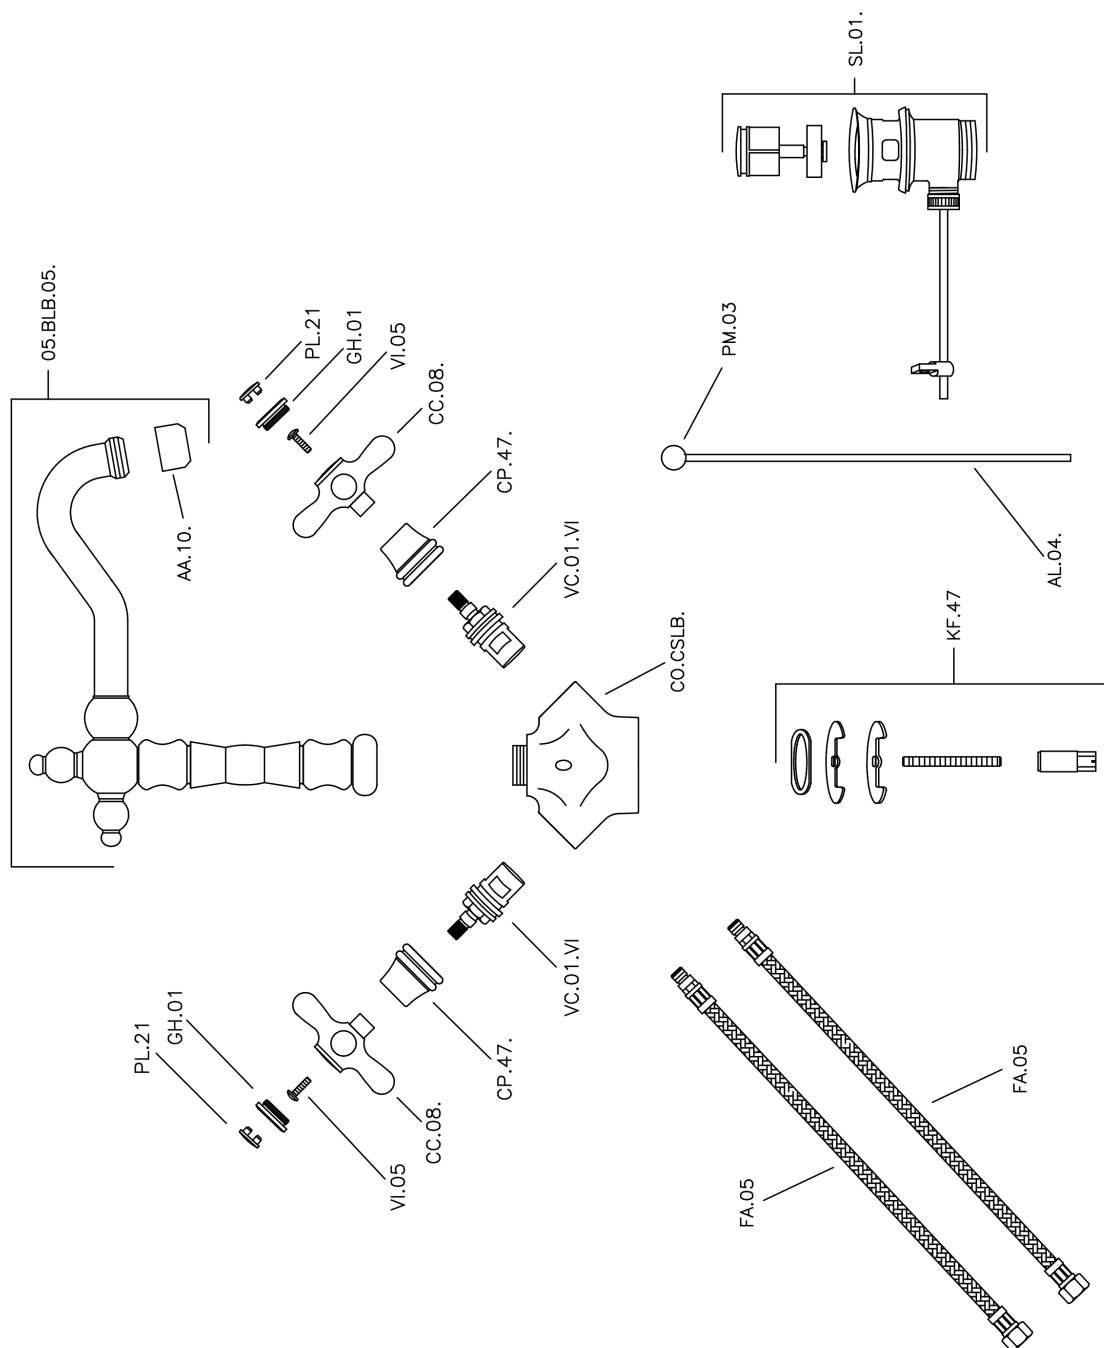

Miscelatore lavabo CROISETTE_CS000520

CS000520

<https://www.huberitalia.com/miscelatore-lavabo-croisette-cs000520>

2024-12-22