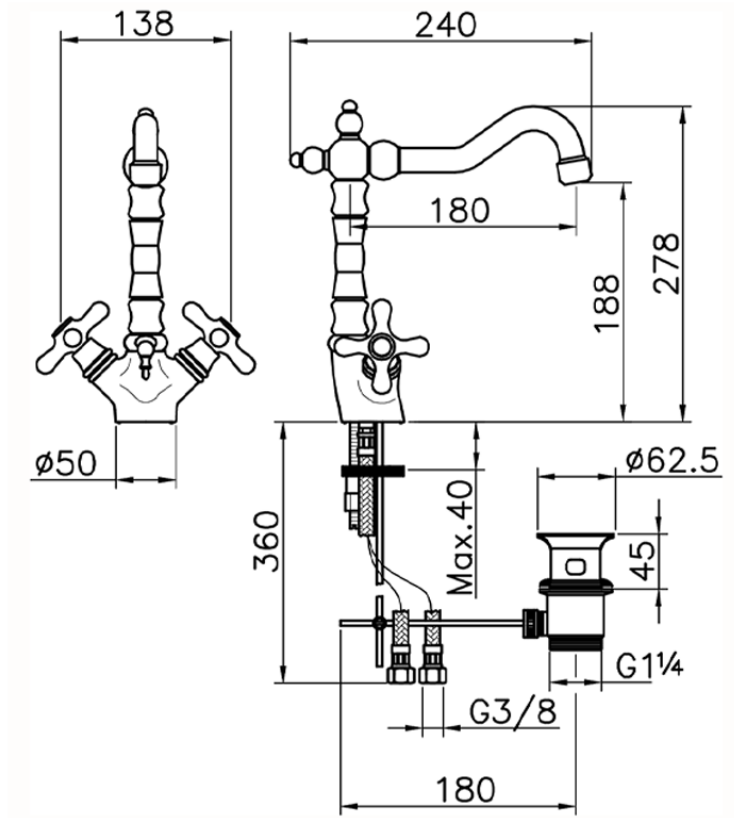

Miscelatore lavabo CROISSETTE_CS000520

CS000520

<https://www.huberitalia.com/miscelatore-lavabo-croisette-cs000520>

2024-12-22