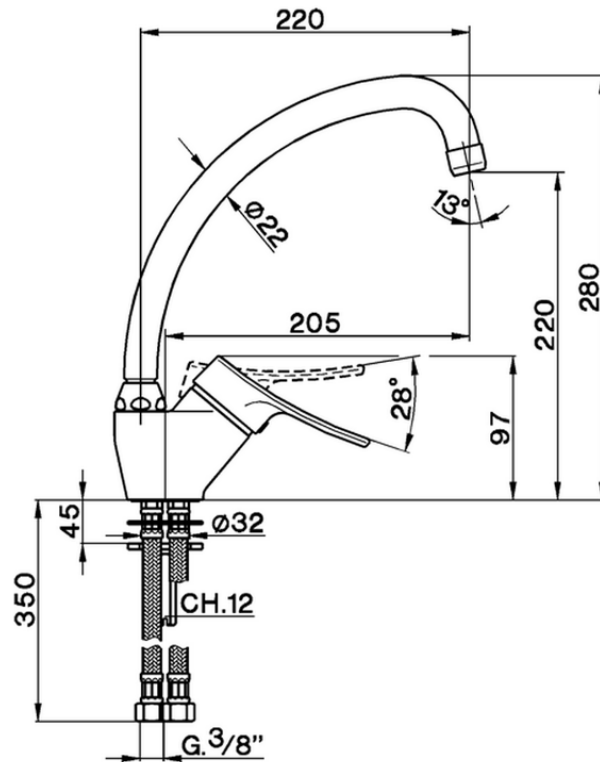

Miscelatore monocomando lavello KITCHEN\_FU700520

FU700520

<https://huberitalia.com/miscelatore-monocomando-lavello-kitchen-fu700520>

2024-11-21