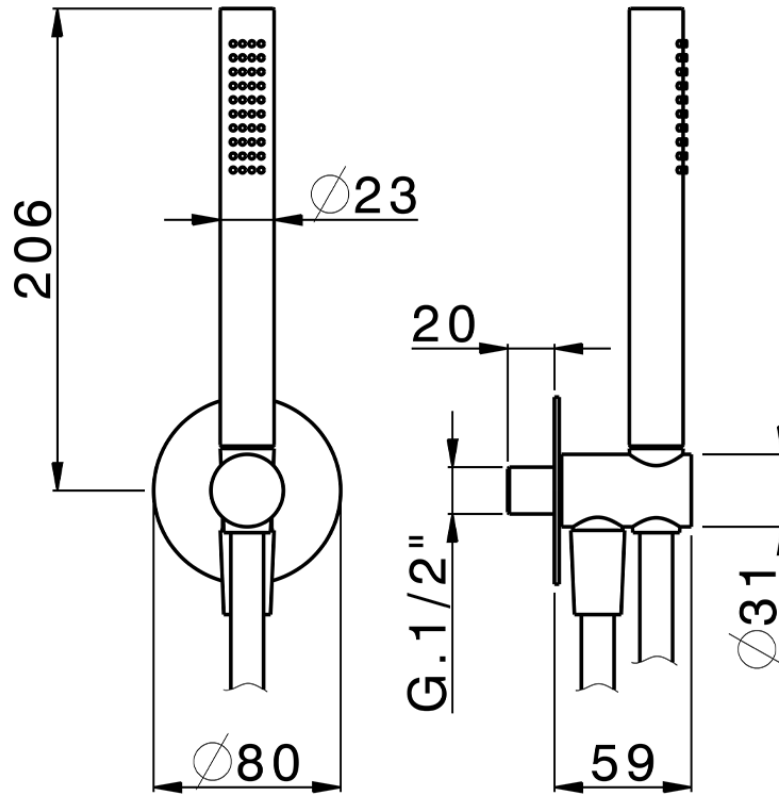

Completo doccia con presa acqua PUSH&SHOWER_SS0G5100

SS0G5100

<https://www.huberitalia.com/completo-doccia-con-presa-acqua-pushshower-ss0g5100>

2024-12-22