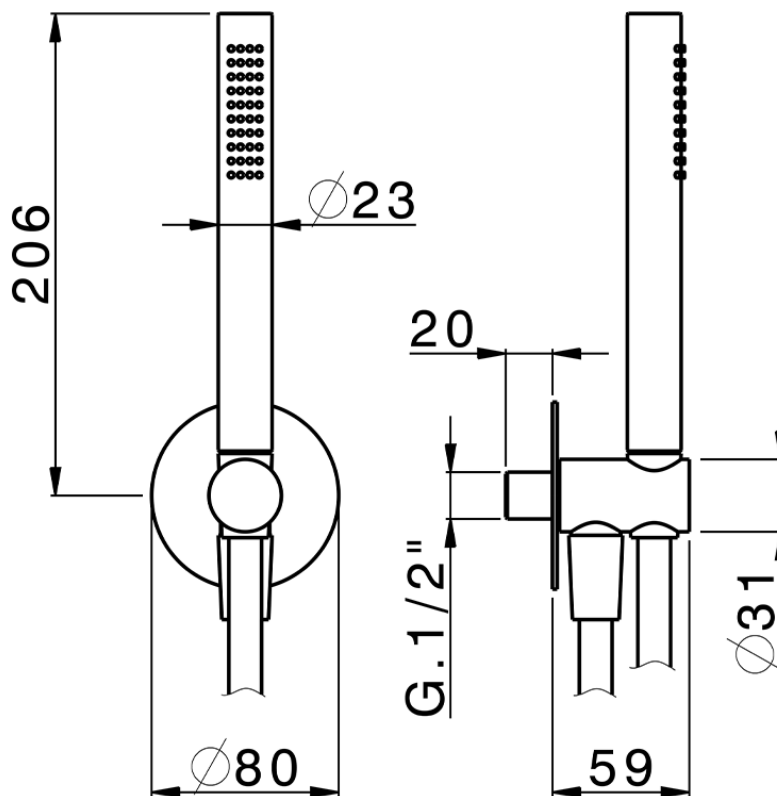

Completo doccia con presa acqua PUSH&SHOWER\_SS0G5100

SS0G5100

<https://www.huberitalia.com/completo-doccia-con-presa-acqua-pushshower-ss0g5100>

2024-12-22