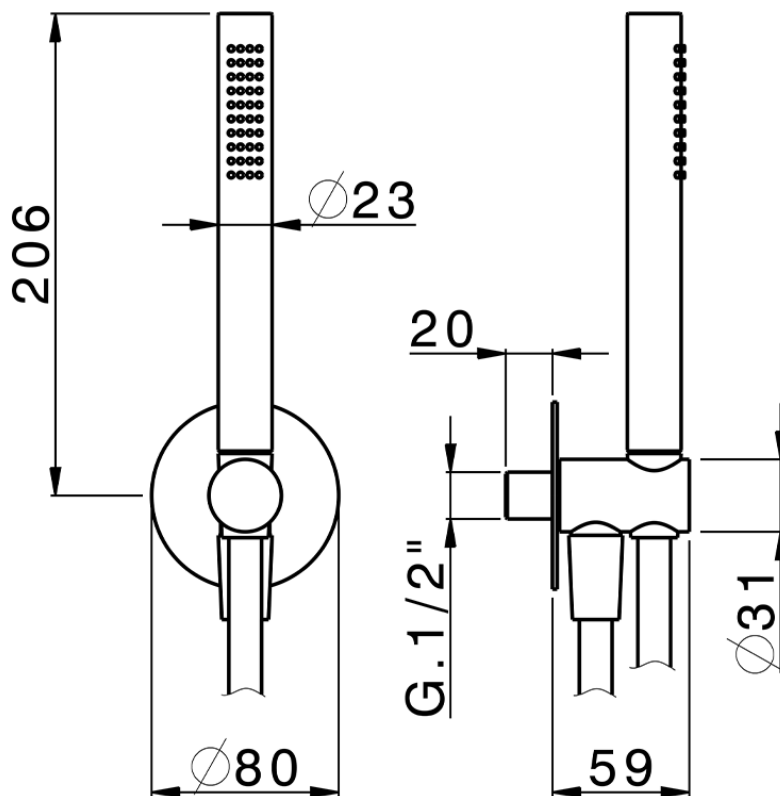

## Completo doccia con presa acqua PUSH&SHOWER\_SS0G5100

SS0G5100

<https://www.huberitalia.com/completo-doccia-con-presa-acqua-pushshower-ss0g5100>

2024-12-22