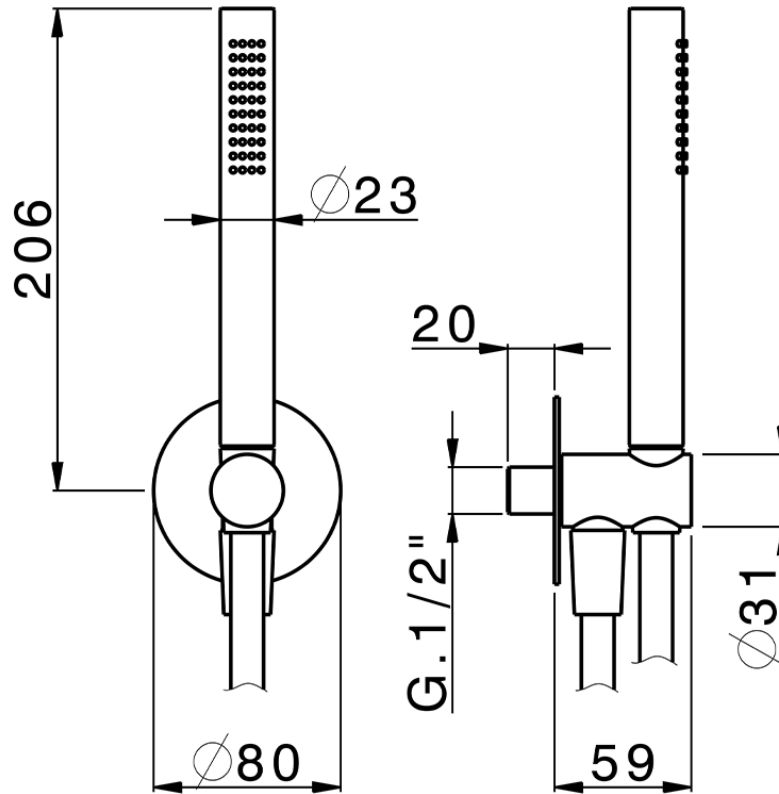

Completo doccia con presa acqua PUSH&SHOWER_SS0G5100

SS0G5100

<https://huberitalia.com/completo-doccia-con-presa-acqua-pushshower-ss0g5100>

2024-12-04