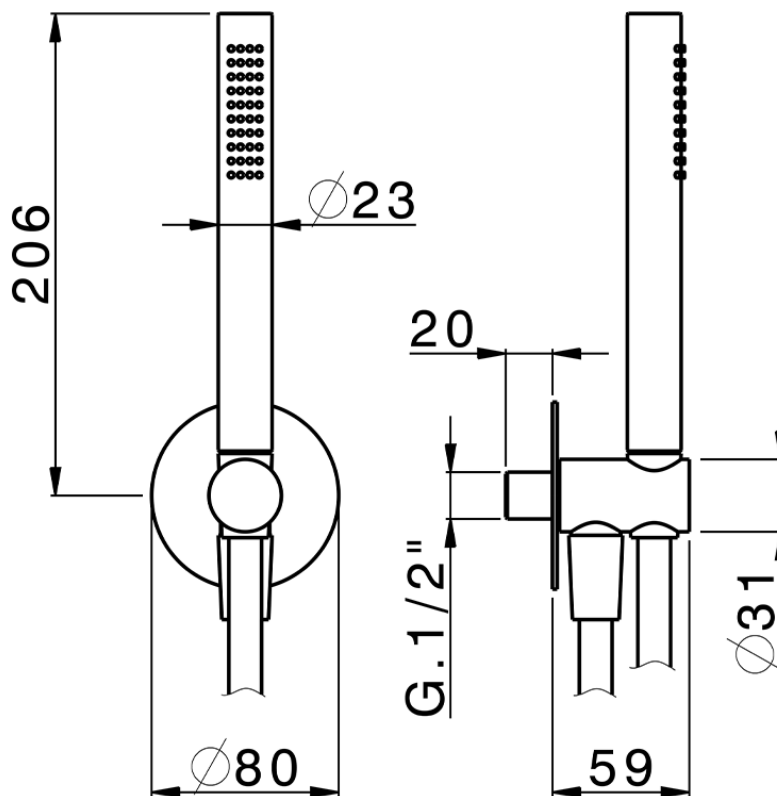

Completo doccia con presa acqua PUSH&SHOWER_SS0G5100

SS0G5100

<https://www.huberitalia.com/completo-doccia-con-presa-acqua-pushshower-ss0g5100>

2024-12-22