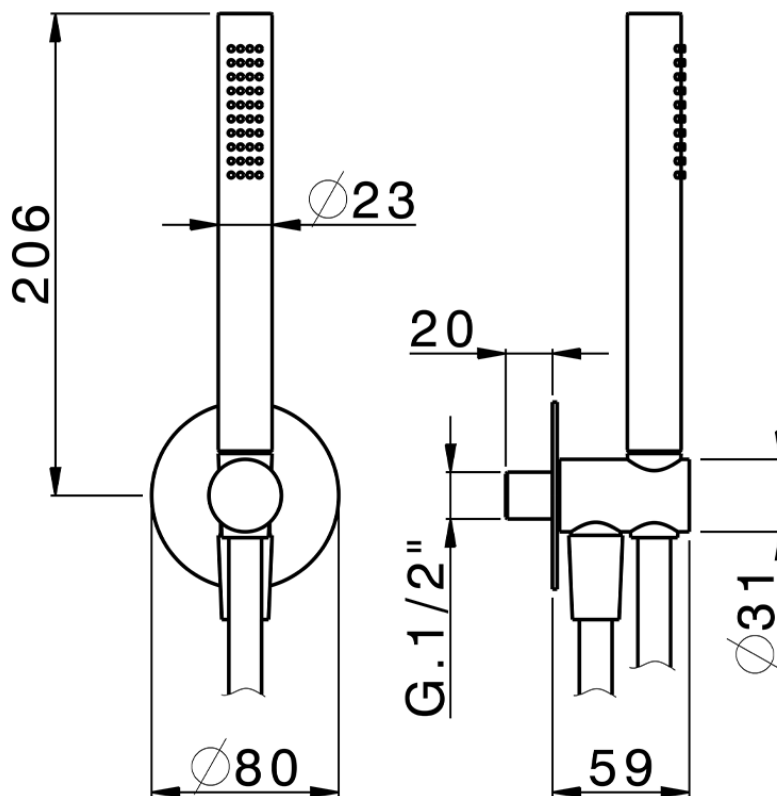

## Completo doccia con presa acqua PUSH&SHOWER\_SS0G5100

SS0G5100

<https://www.huberitalia.com/completo-doccia-con-presa-acqua-pushshower-ss0g5100>

2024-12-22