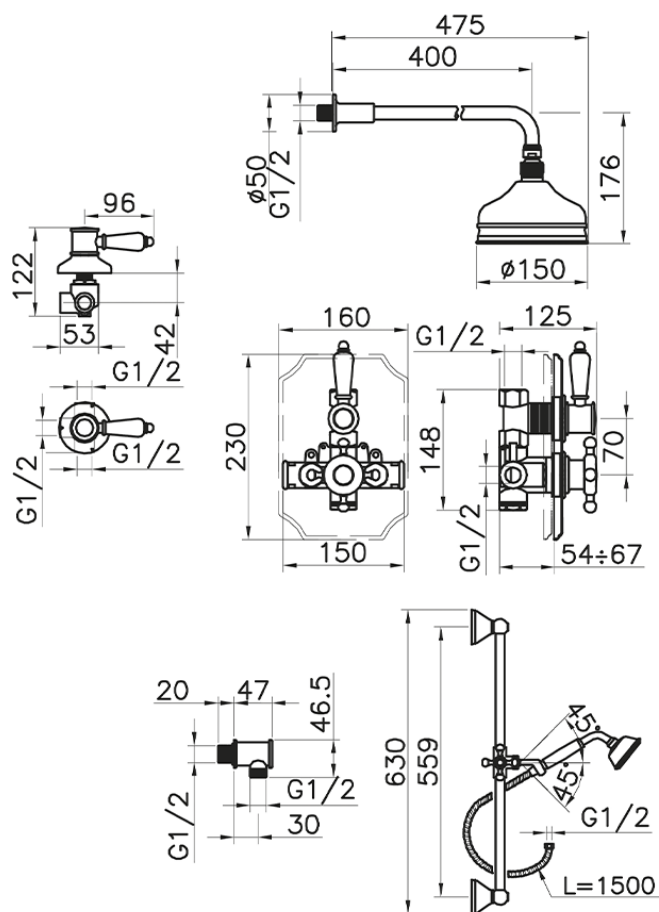

Completo miscelatore termostatico doccia incasso VICTORIAN_912.VT01H.

912.VT01H.

<https://huberitalia.com/completo-miscelatore-termostatico-doccia-incasso-victorian-912-vt01h>

2024-11-24