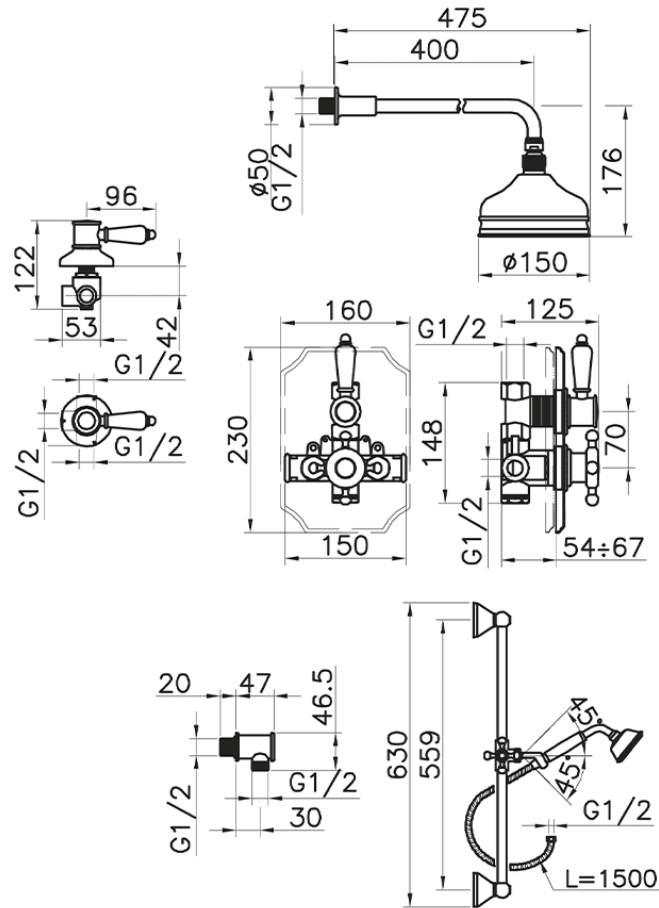

## Completo miscelatore termostatico doccia incasso VICTORIAN\_912.VT01H.

912.VT01H.

<https://huberitalia.com/completo-miscelatore-termostatico-doccia-incasso-victorian-912-vt01h>

2024-11-24