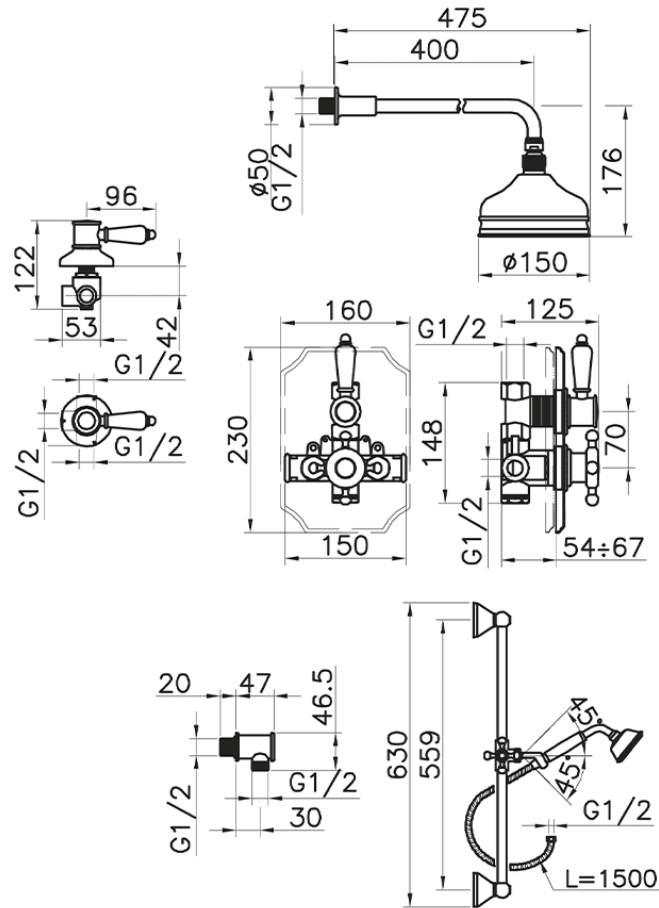

## Completo miscelatore termostatico doccia incasso VICTORIAN\_912.VT01H.

912.VT01H.

<https://huberitalia.com/completo-miscelatore-termostatico-doccia-incasso-victorian-912-vt01h>

2024-11-21