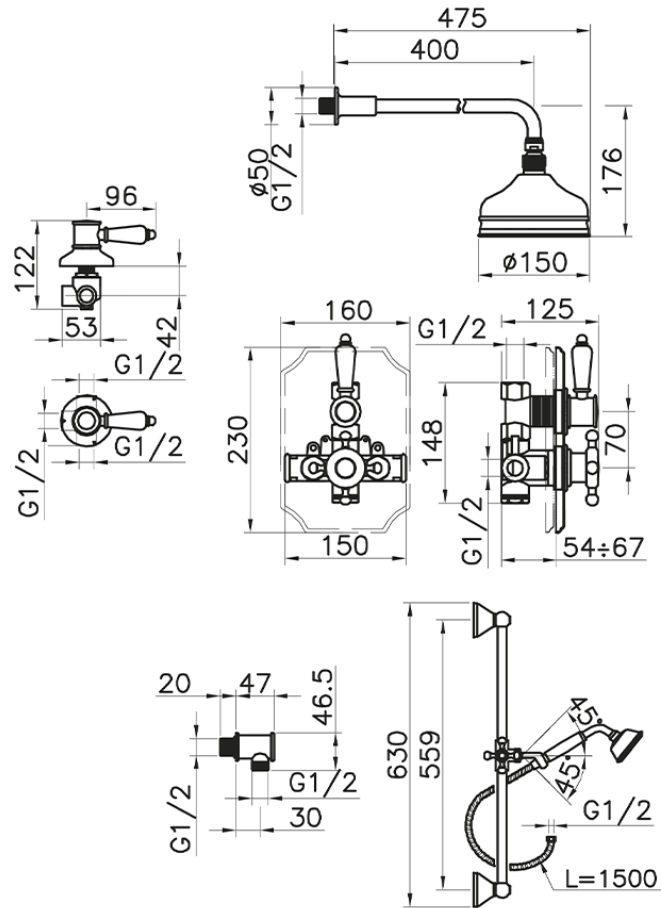

Completo miscelatore termostatico doccia incasso VICTORIAN_912.VT01H.

912.VT01H.

<https://huberitalia.com/completo-miscelatore-termostatico-doccia-incasso-victorian-912-vt01h>

2024-11-21