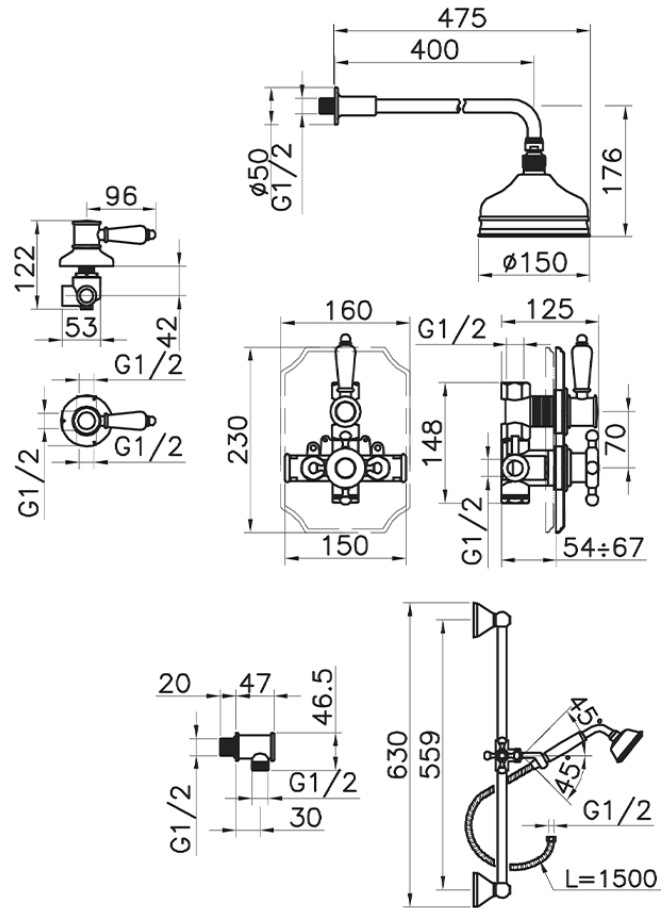

## Completo miscelatore termostatico doccia incasso VICTORIAN\_912.VT01H.

912.VT01H.

<https://huberitalia.com/completo-miscelatore-termostatico-doccia-incasso-victorian-912-vt01h>

2024-11-21