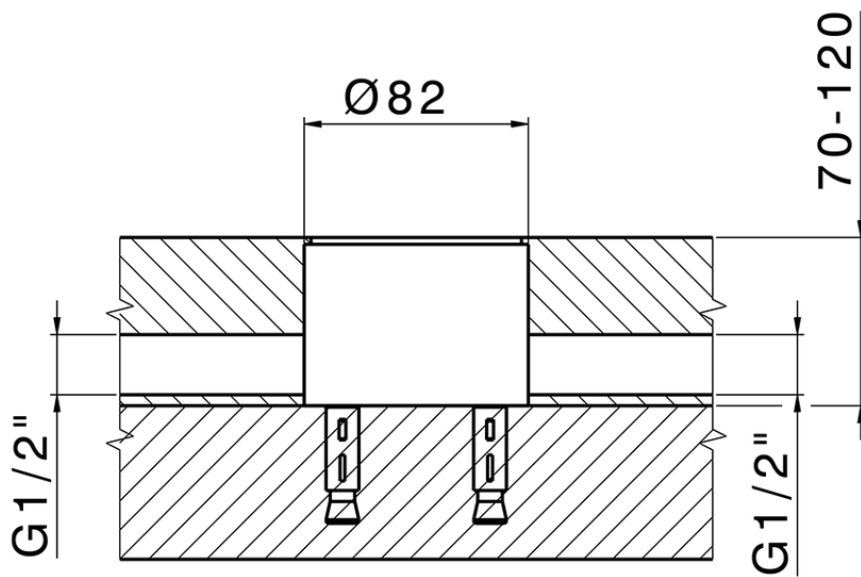

Rubinetto monoacqua a parete NUOVA KIRUNA_K2001420

K2001420

<https://huberitalia.com/rubinetto-monoacqua-a-parete-nuova-kiruna-k2001420>

ZB004510

<https://huberitalia.com/parte-incasso-monocomando-free-standing-incasso-zb004510>