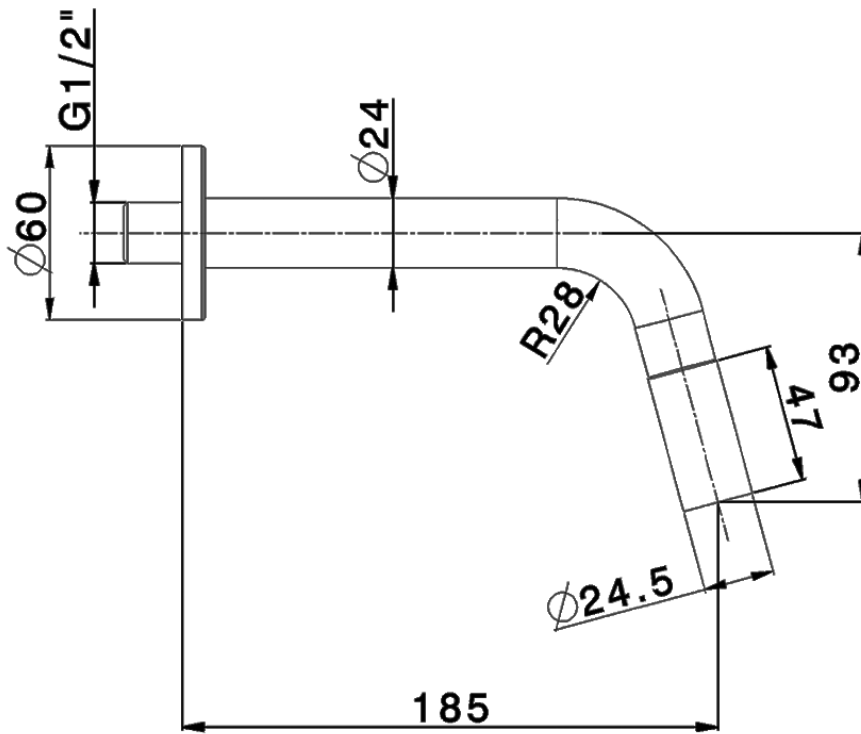

Rubinetto monoacqua a parete NUOVA KIRUNA_K2001420

K2001420

<https://huberitalia.com/rubinetto-monoacqua-a-parete-nuova-kiruna-k2001420>

ZB004510

<https://huberitalia.com/parte-incasso-monocomando-free-standing-incasso-zb004510>