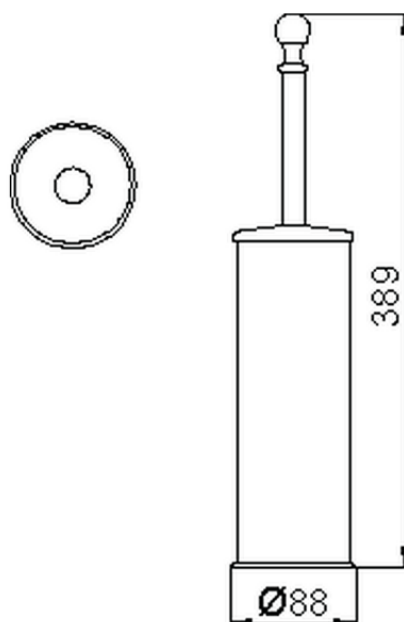

Porta scopino CROISSETTE_4040.01H.

4040.01H.

<https://www.huberitalia.com/porta-scopino-croisette-4040-01h>

2024-12-22