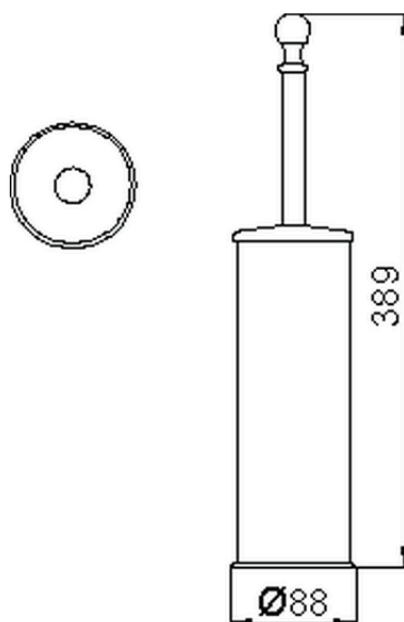

Porta scopino CROISSETTE_4040.01H.

4040.01H.

<https://huberitalia.com/porta-scopino-croisette-4040-01h>

2024-12-04