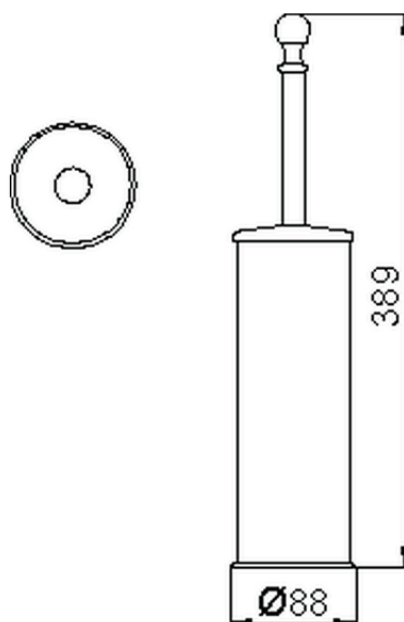

## Porta scopino CROISETTE\_4040.01H.

4040.01H.

<https://huberitalia.com/porta-scopino-croisette-4040-01h>

2024-12-04