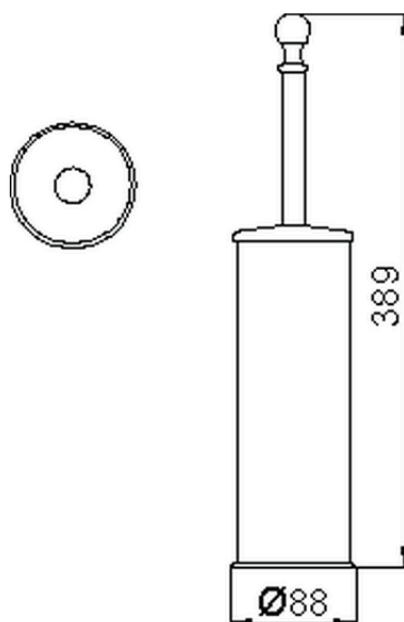

Porta scopino CROISETTE_4040.01H.

4040.01H.

<https://www.huberitalia.com/porta-scopino-croisette-4040-01h>

2024-12-22