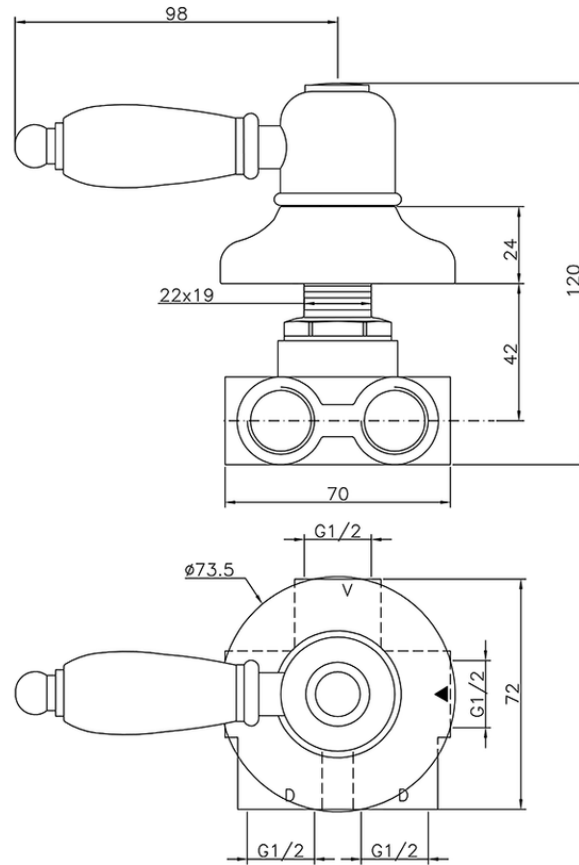

Deviatore incasso 3 uscite CROISSETTE_CS000270

CS000270

<https://www.huberitalia.com/deviatore-incasso-3-uscite-croisette-cs000270>

2025-02-05