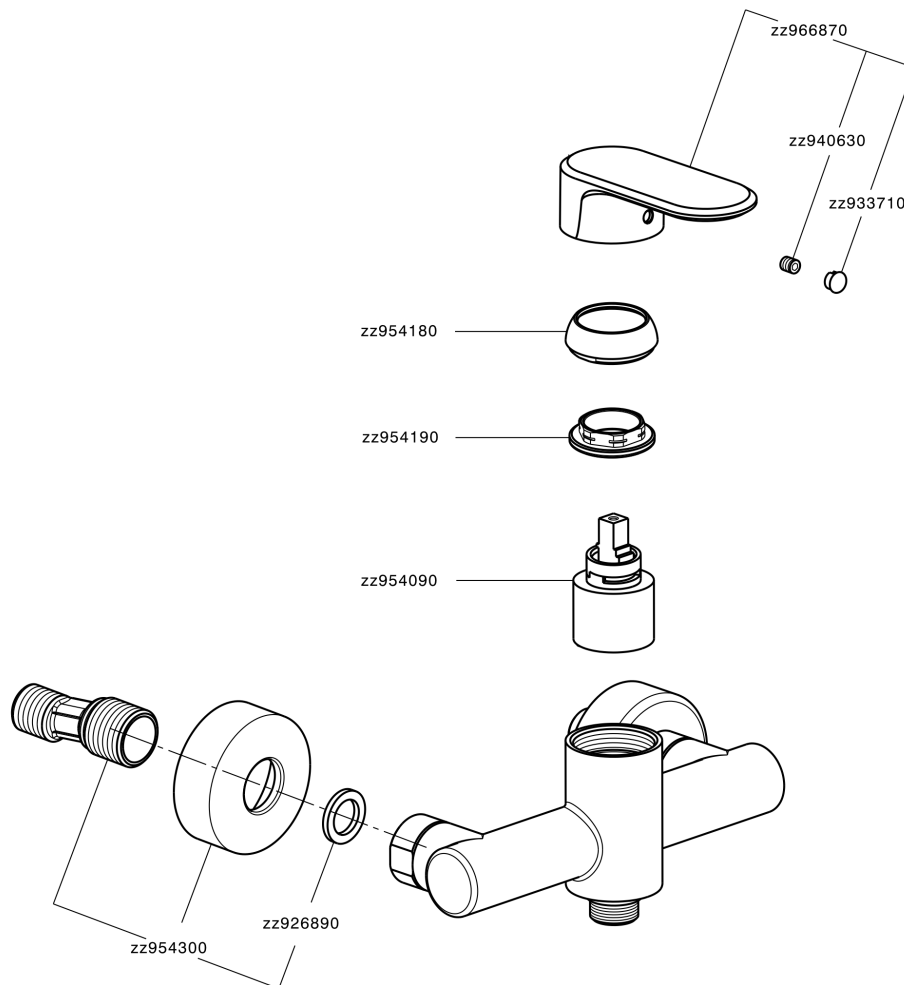

Miscelatore monocomando doccia LEVITY_LY000440

LY000440

<https://huberitalia.com/miscelatore-monocomando-doccia-levity-ly000440>

2024-11-23