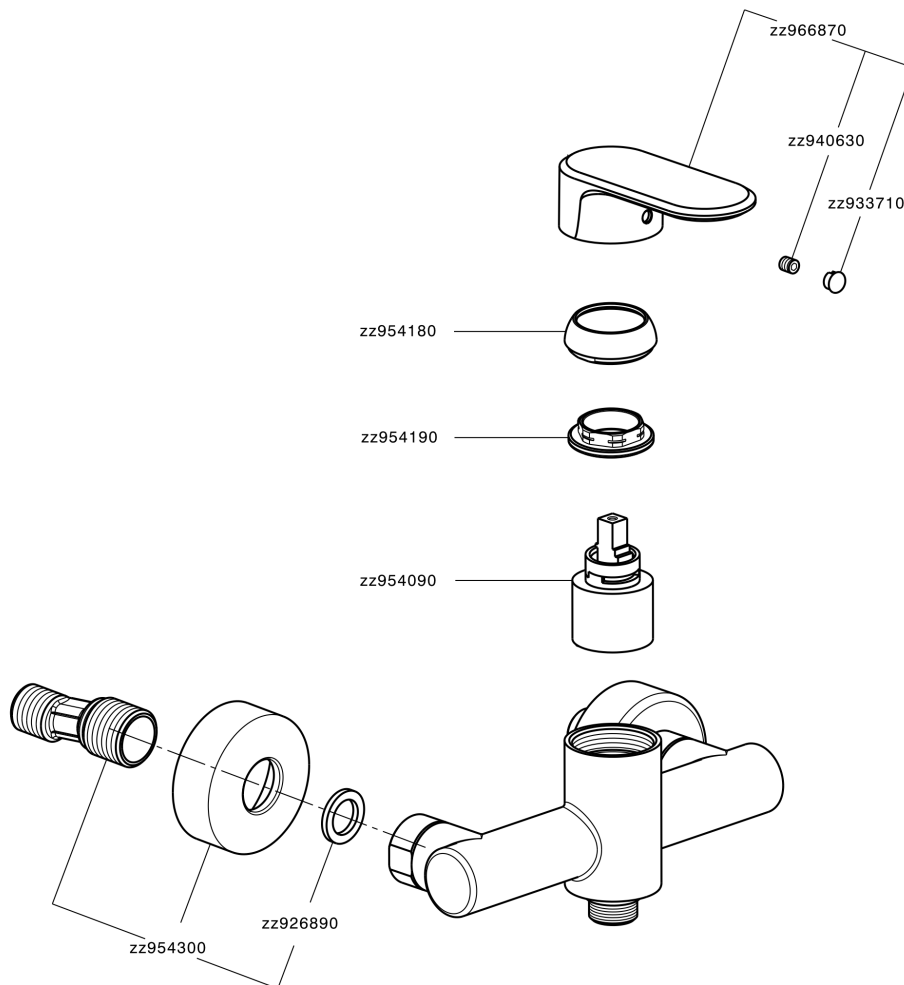

## Miscelatore monocomando doccia LEVITY\_LY000440

LY000440

<https://huberitalia.com/miscelatore-monocomando-doccia-levity-ly000440>

2024-11-24