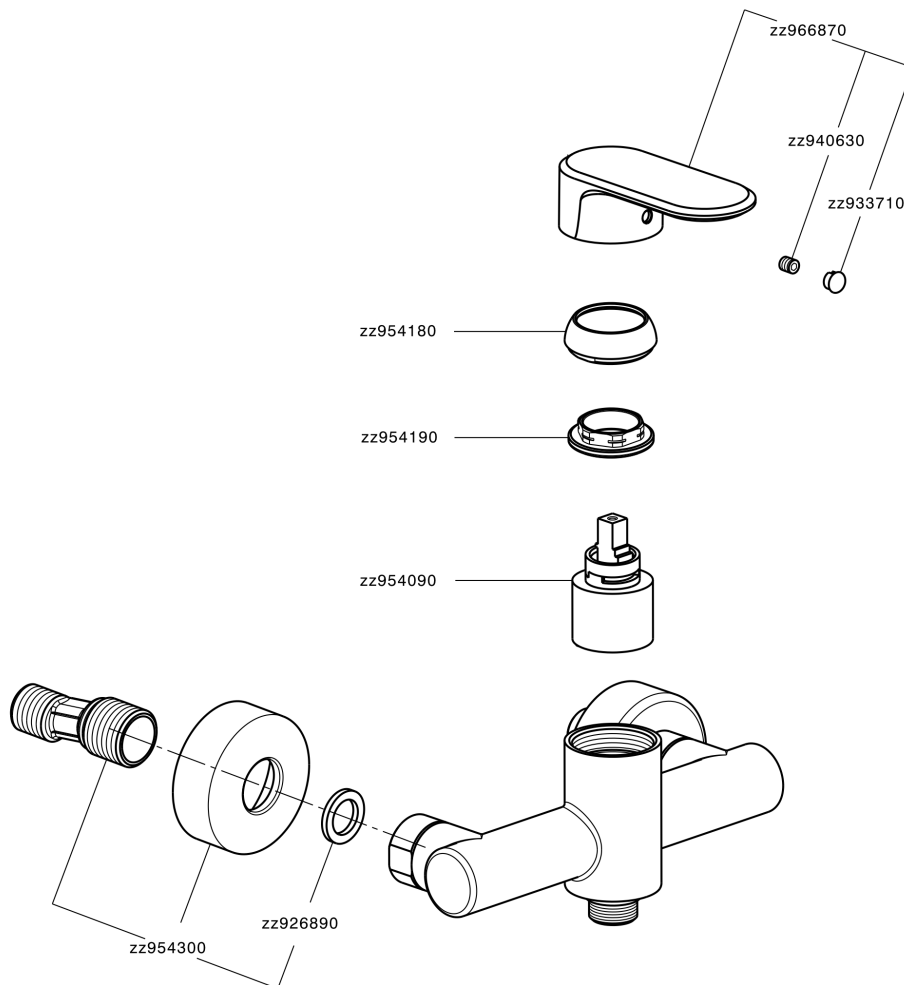

Miscelatore monocomando doccia LEVITY_LY000440

LY000440

<https://huberitalia.com/miscelatore-monocomando-doccia-levity-ly000440>

2024-11-23