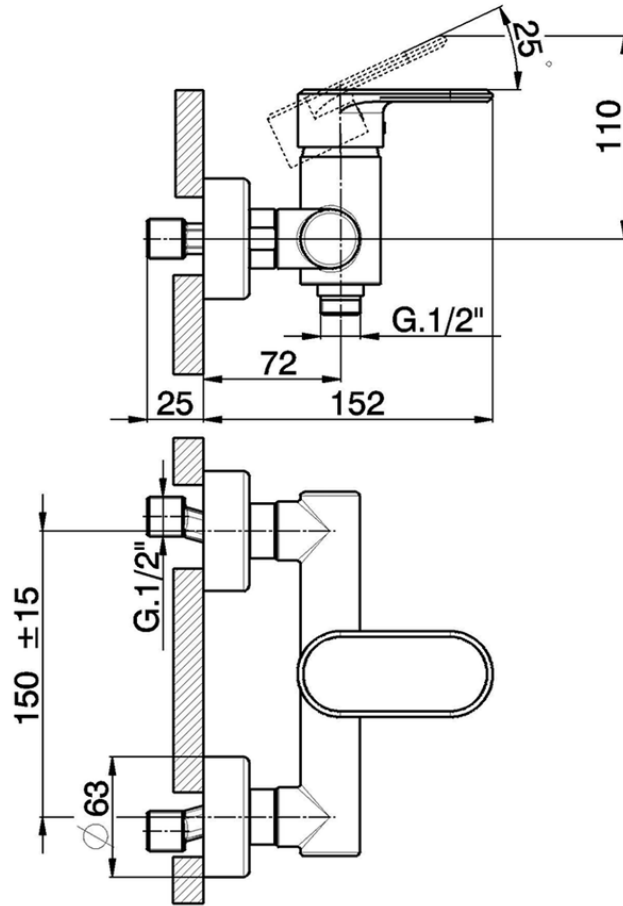

Miscelatore monocomando doccia LEVITY_LY000440

LY000440

<https://huberitalia.com/miscelatore-monocomando-doccia-levity-ly000440>

2024-11-23