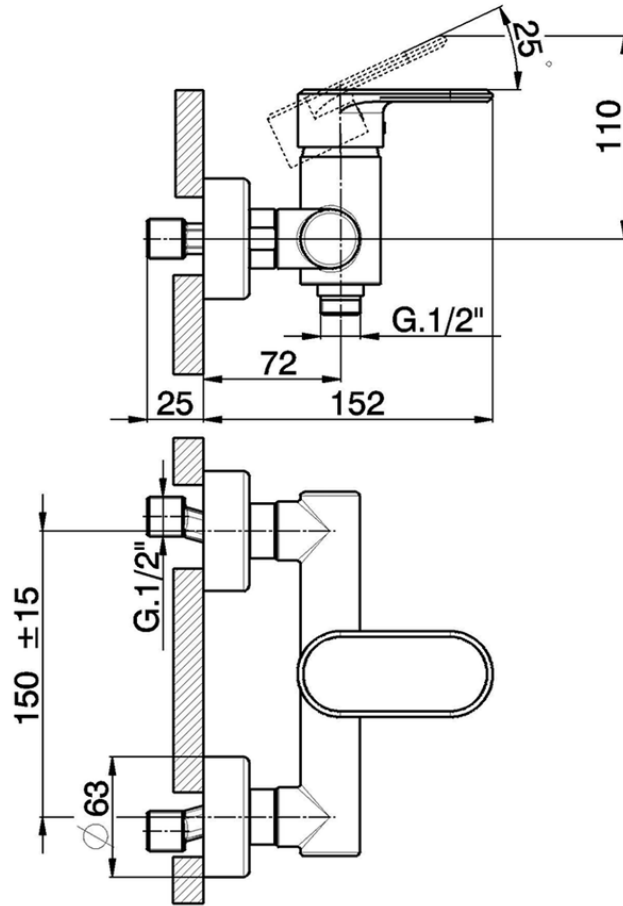

Miscelatore monocomando doccia LEVITY_LY000440

LY000440

<https://huberitalia.com/miscelatore-monocomando-doccia-levity-ly000440>

2024-11-21