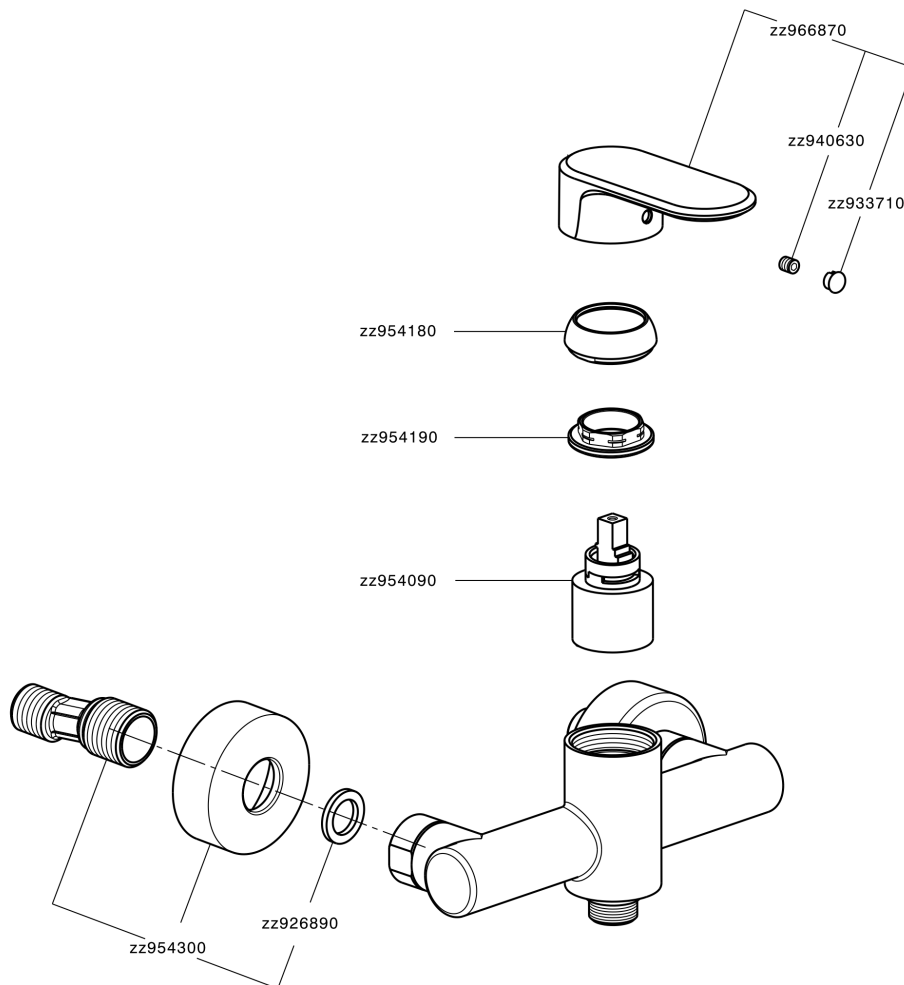

Miscelatore monocomando doccia LEVITY_LY000440

LY000440

<https://huberitalia.com/miscelatore-monocomando-doccia-levity-ly000440>

2024-11-21