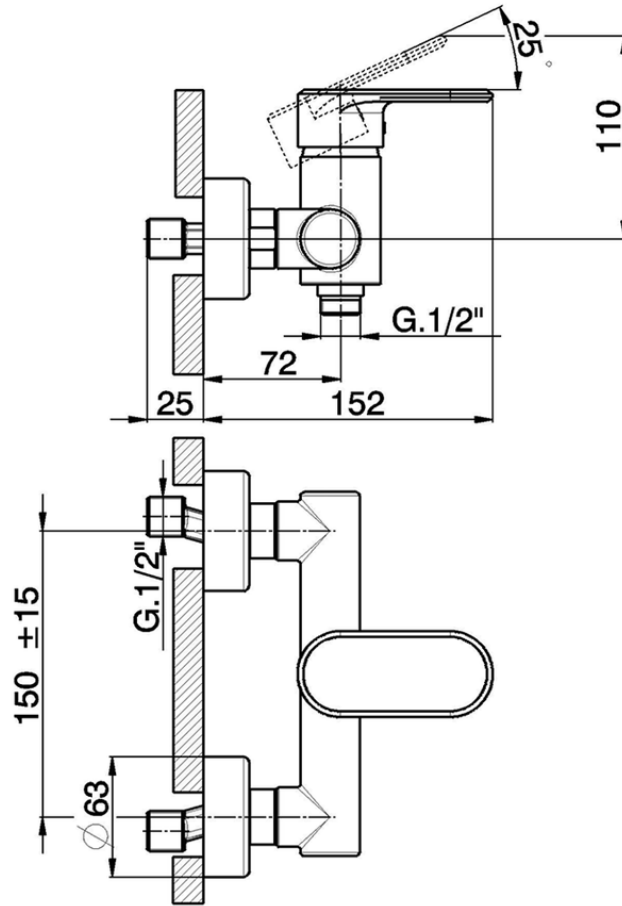

Miscelatore monocomando doccia LEVITY_LY000440

LY000440

<https://huberitalia.com/miscelatore-monocomando-doccia-levity-ly000440>

2024-11-21