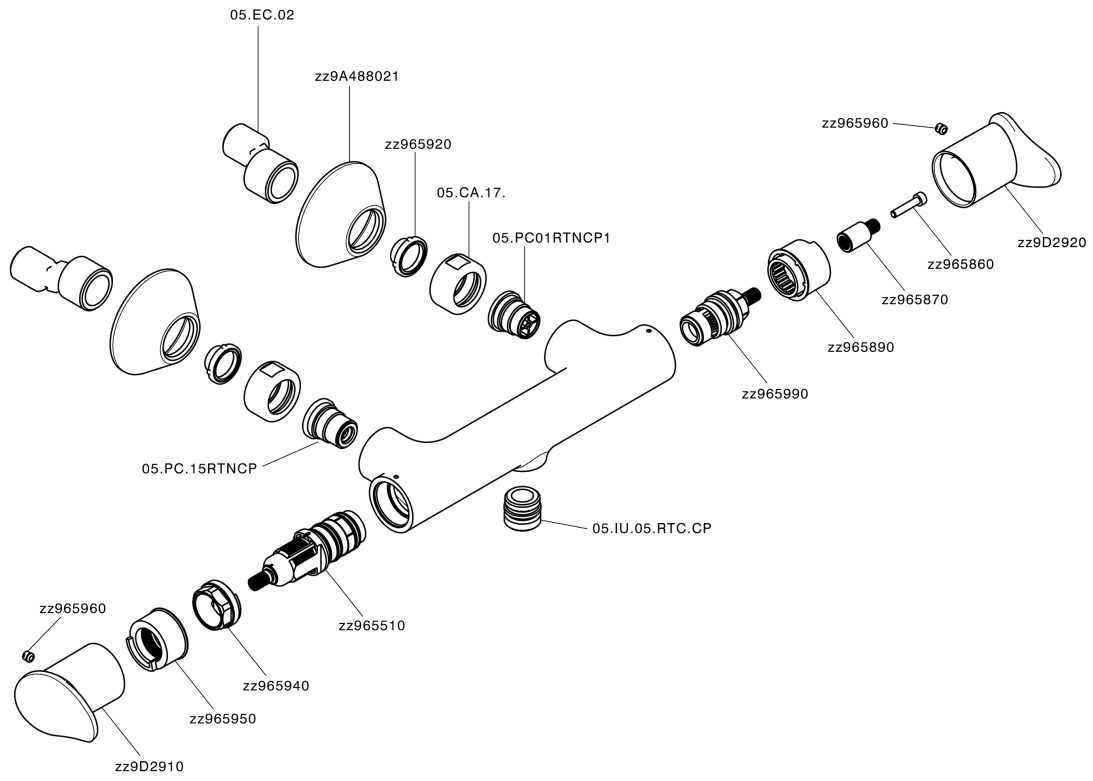

Miscelatore termostatico doccia HARLOCK_HCT01010

HCT01010

<https://www.huberitalia.com/miscelatore-termostatico-doccia-harlock-hct01010>

2025-01-21