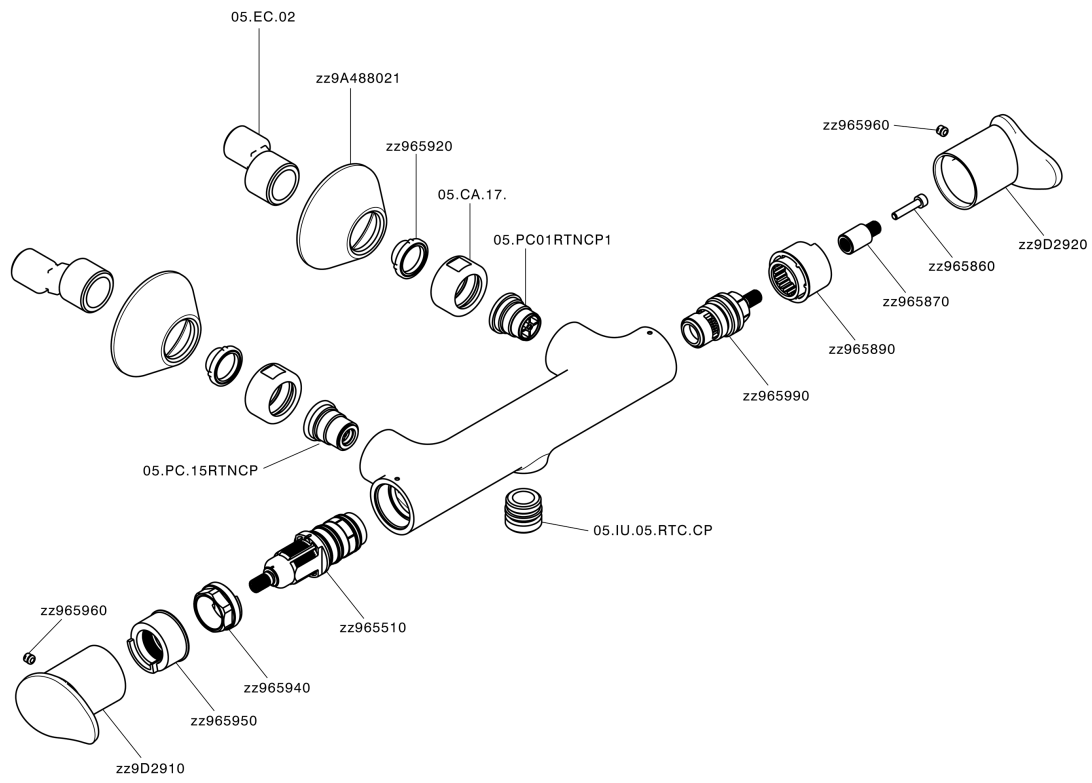

Miscelatore termostatico doccia HARLOCK_HCT01010

HCT01010

<https://www.huberitalia.com/miscelatore-termostatico-doccia-harlock-hct01010>

2025-01-21