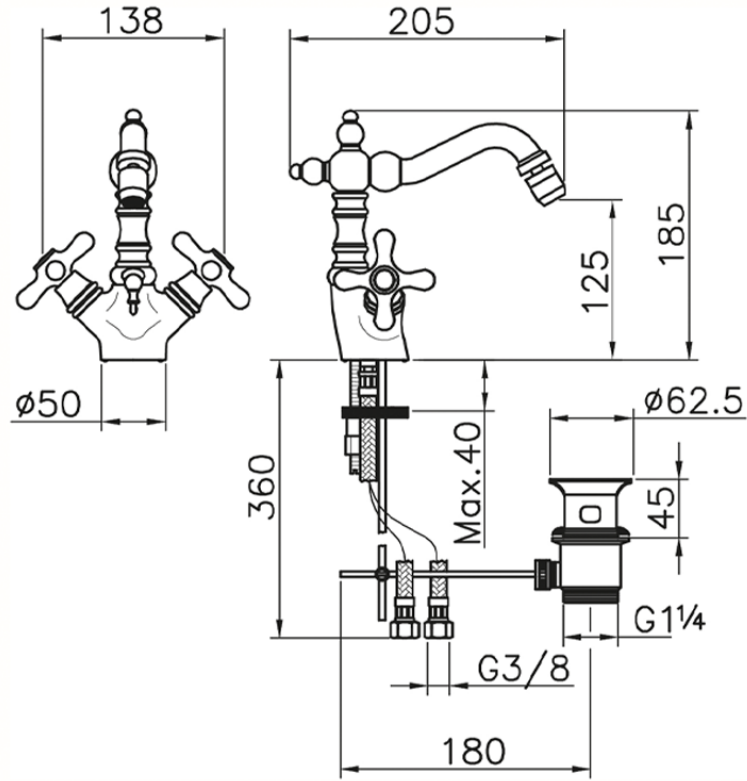

Miscelatore bidet CROISSETTE_CS000550

CS000550

<https://www.huberitalia.com/miscelatore-bidet-croisette-cs000550>

2024-12-22