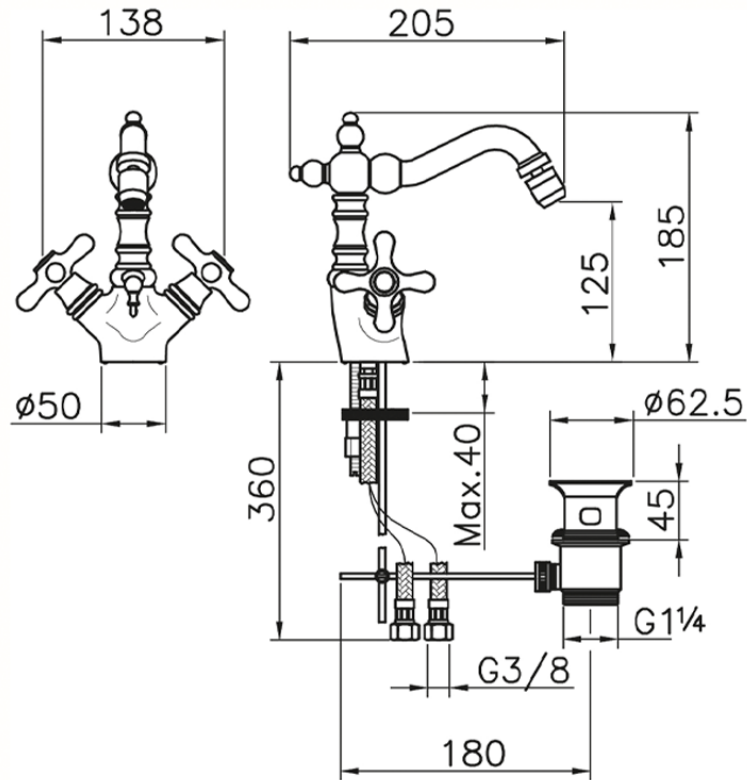

Miscelatore bidet CROISSETTE_CS000550

CS000550

<https://www.huberitalia.com/miscelatore-bidet-croisette-cs000550>

2024-12-22