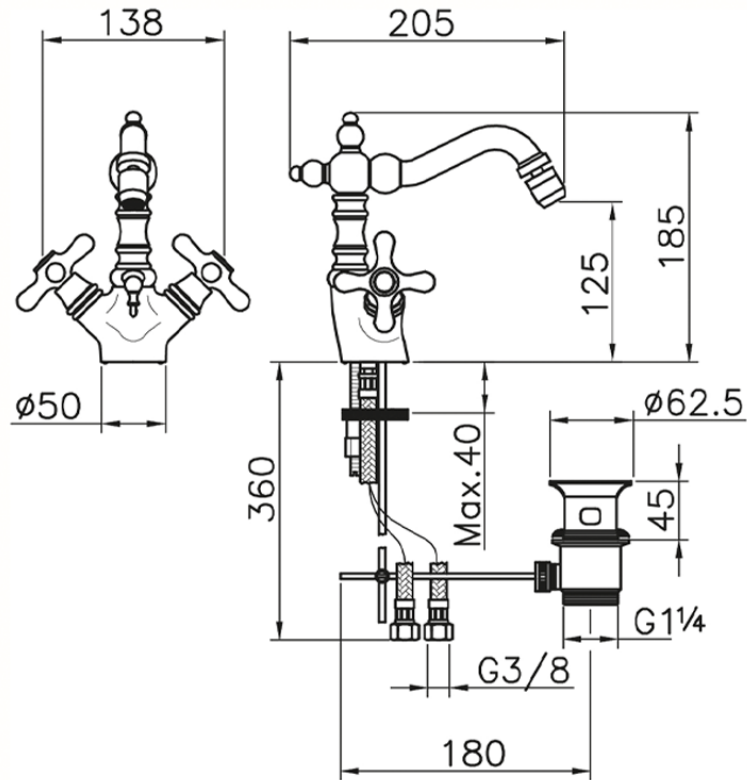

Miscelatore bidet CROISSETTE\_CS000550

CS000550

<https://www.huberitalia.com/miscelatore-bidet-croisette-cs000550>

2024-12-22