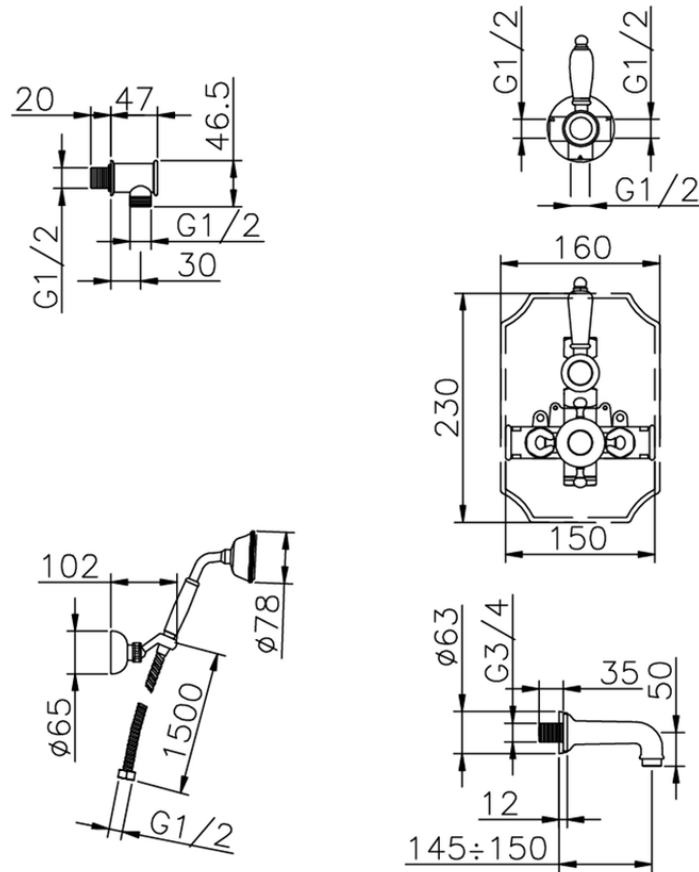

Completo miscelatore termostatico vasca incasso VICTORIAN_915.VT01H.

915.VT01H.

<https://huberitalia.com/completo-miscelatore-termostatico-vasca-incasso-victorian-915-vt01h>

2024-11-21