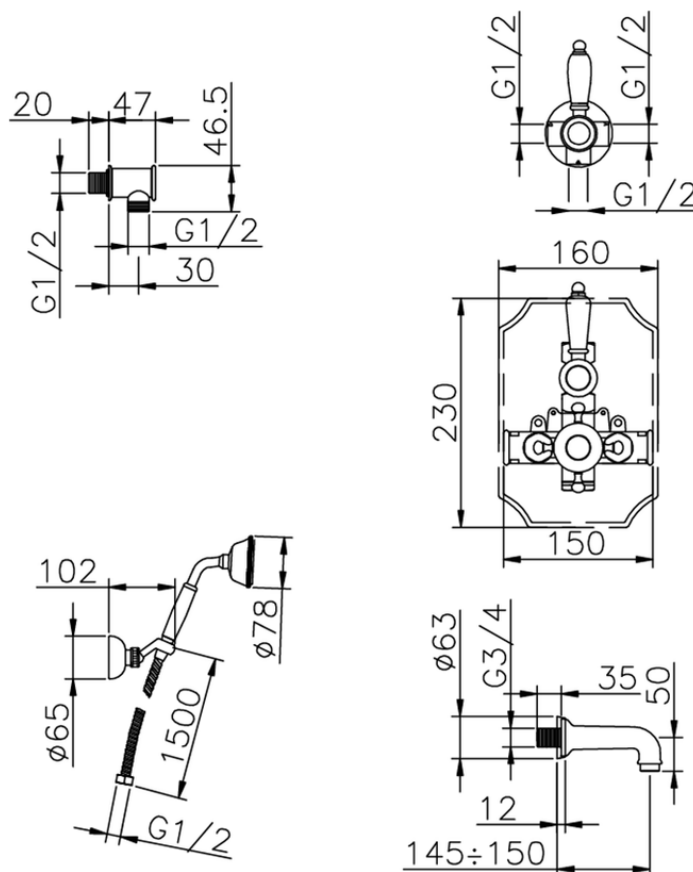

Completo miscelatore termostatico vasca incasso VICTORIAN_915.VT01H.

915.VT01H.

<https://huberitalia.com/completo-miscelatore-termostatico-vasca-incasso-victorian-915-vt01h>

2024-11-21