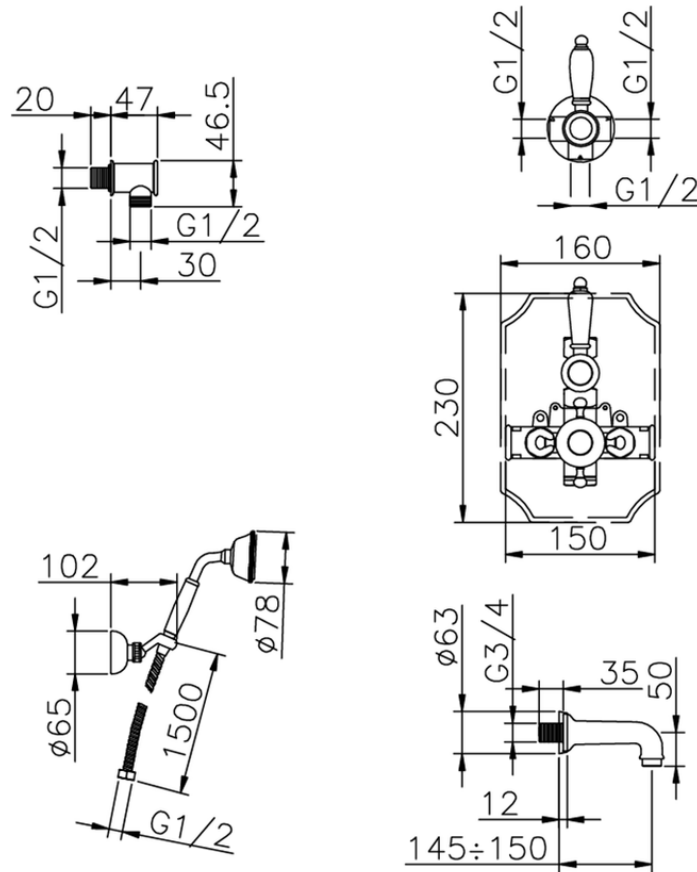

Completo miscelatore termostatico vasca incasso VICTORIAN_915.VT01H.

915.VT01H.

<https://huberitalia.com/completo-miscelatore-termostatico-vasca-incasso-victorian-915-vt01h>

2024-11-23