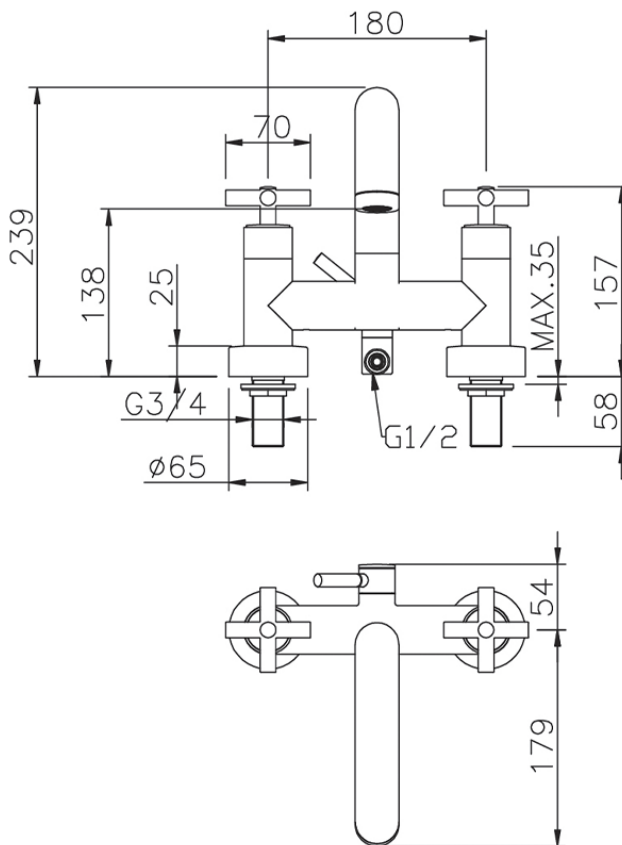

Miscelatore bordo vasca a ponte SUITE_263.ST01H.

263.ST01H.

<https://huberitalia.com/miscelatore-bordo-vasca-a-ponte-suite-263-st01h>

2024-11-21